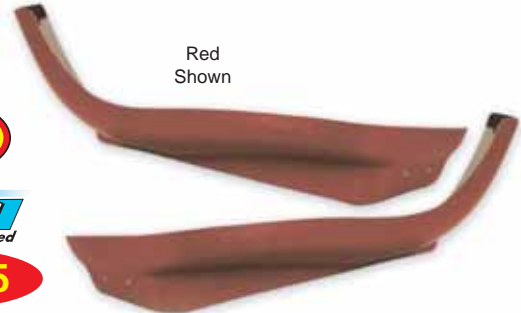

1970-72 Bucket Lower Side Seat Bases

Red Shown