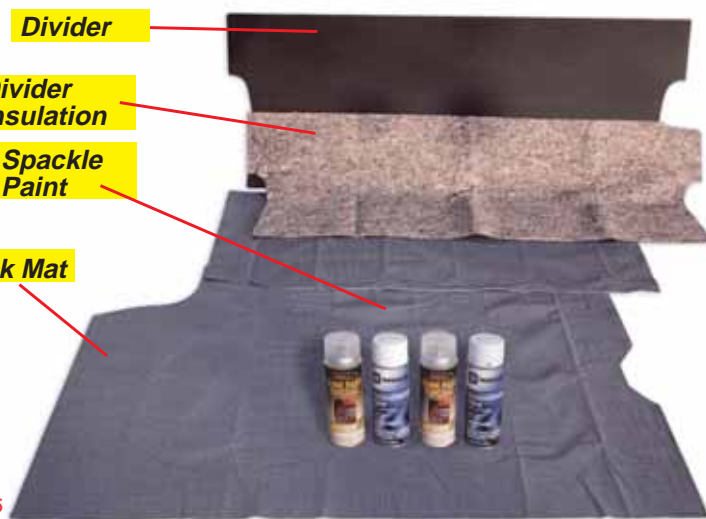

Trunk Mats - Dividers

1970-72 Reproduction Trunk Mats

Our trunk mats are manufactured to OEM specifications, featuring original patterns and backing.

Divider

Divider Insulation

Spackle Paint

Trunk Mat

STARTING AT

$24.95

SALE

KIT SAVINGS!!!

These trunk mats are precision cut to original specifications. Your satisfaction is guaranteed!

KITS INCLUDE THE FOLLOWING ITEMS:

- (1) Trunk mat
- (2) Spatter paint (original GM: 1970-72 black & aqua)
- (1) Trunk divider board
- (1) Trunk divider board insulation
- (2) Clear coat

TM52400	70-72	Foam back knit.....	each	~~38.00~~	24.95
520896	70-72	SAVE 15%.....	KIT	~~92.75~~	88.95
TM52600	73-77	Foam backing (herringbone).....	each	~~38.00~~	24.95

NOTE: This item is OVERSIZED and requires an additional freight charge of $14.95 each.