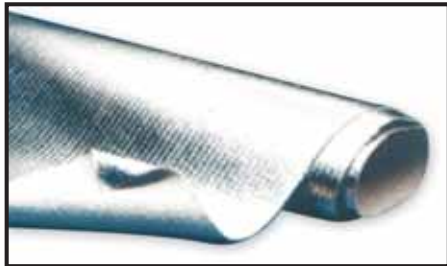

"Cool-It" Adhesive-Backed Heat Barrier Material

Thermal and non-heat conductive material