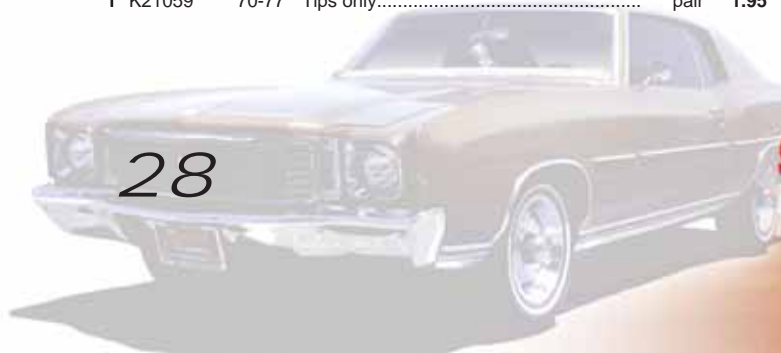

$6.95

These are high-quality OEM hooks and are directly from the original manufacturer.

NZ00011	70-77	Black.....	each	6.95
KM00195	70-77	Grommet.....	each	6.95

Shop Online At

gmrestoparts.com

or **WWW.ORIGINALPARTSGROUP.COM**

FAX your order 24 hours at 1-714-230-6050

All orders processed same day as received

28