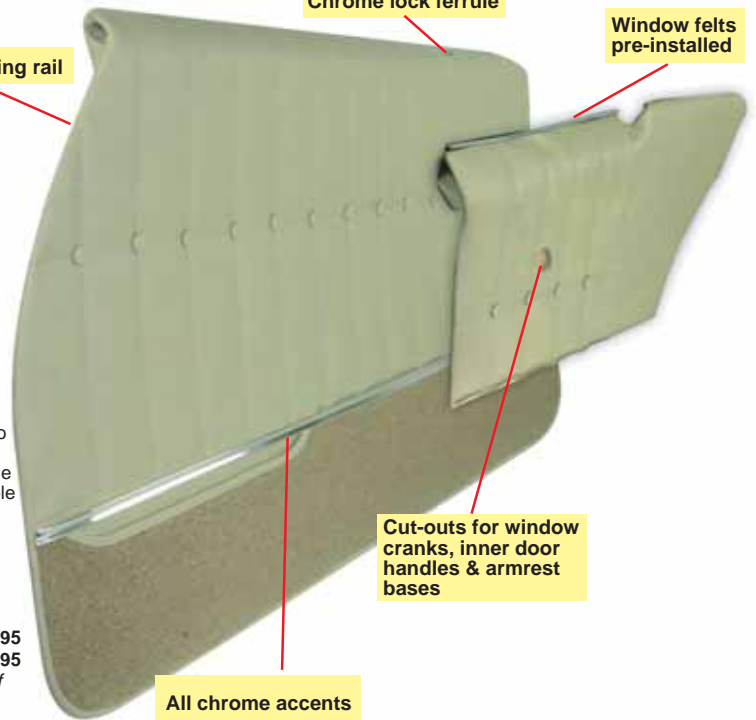

1970 Monte Carlo Assembled Door Panels

Fully Assembled Reproduction

1970 Door Panel

Top of the line quality

Durable backing rail

Chrome lock ferrule

Window felts pre-installed