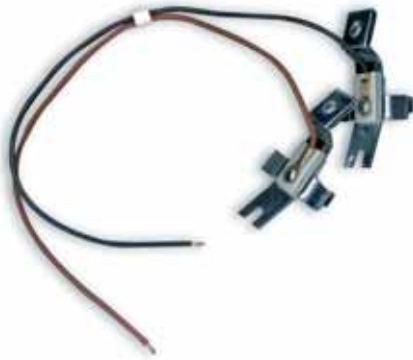

1970-75 Horn Button Contacts