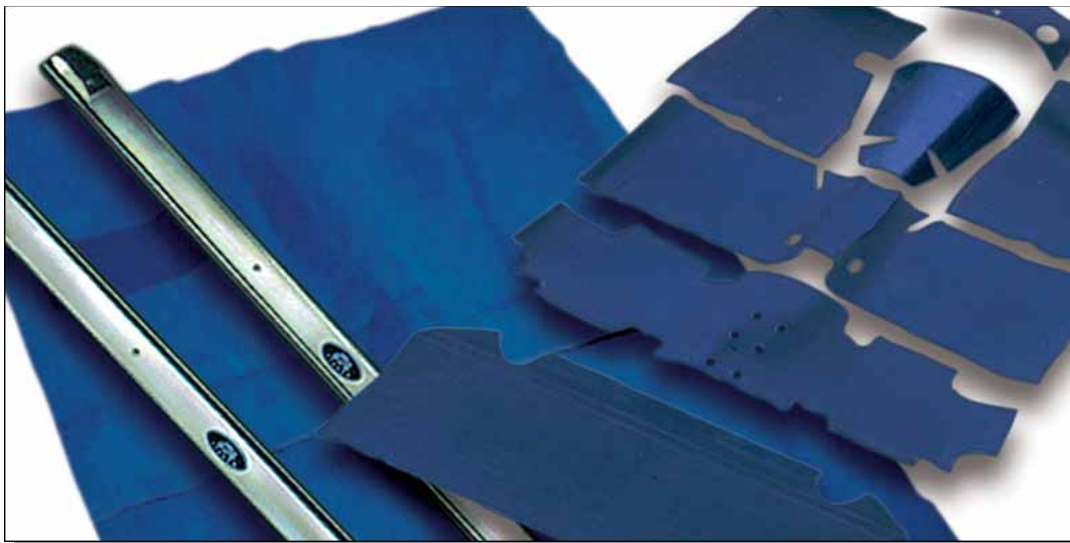

## Complete Carpet Restoration Set

Everything you need for a complete carpet installation.

**MADE IN THE USA**

**SALE**

STARTING AT

**\$127.95**

These kits fit all MONTE CARLOS.

This money saving kit includes: ✓ (1) Premium molded carpet ✓ (1) Under carpet sound proof set ✓ (2) Ribbed sill/step plates with "Body by Fisher" emblem