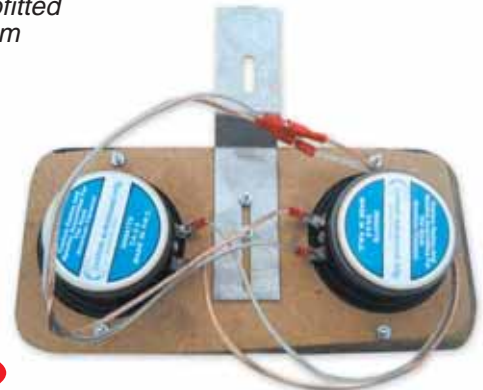

Dual Speakers For Under Dash

Specially retrofitted speaker system